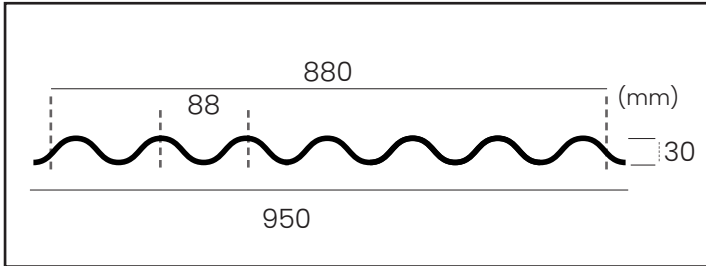

Net Width (mm) 950	Effective Width (mm) 880
Pitch N/O 11	Thickness (mm) 2 - 2.25
Height (mm) 30	Length (m) 2

Product Features

Politile Roof Systems products are specially produced for your roofs.
Politile Çatı Sistemleri ürünleri çatılarınız için özel olarak üretilmektedir.

- PVC-ASA co-polymer product with high weatherability

Yüksek hava koşullarına dayanıklı PVC-ASA kopolimer ürünü

- High load and impact strength

Yüksek yük ve darbe dayanımı

- Excellent performance in hot or cold insulation. Highly resistant to weather conditions

Sıcak veya soğuk izolasyonda mükemmel performans. Hava koşullarına karşı son derece dayanıklı

- Wide heat range: -40 °C to +70 °C

Geniş ısı aralığı: -40 °C ila +70 °C

- Thermal conductivity coefficient: 0.020 m² .K/W

Isı iletkenlik katsayısı: 0,020 m² .K/W

- Fire Class B-1 "Hardly flammable" (DIN4102)

Yangın Sınıfı B-1 Yanmazlık Özellikli (DIN4102)