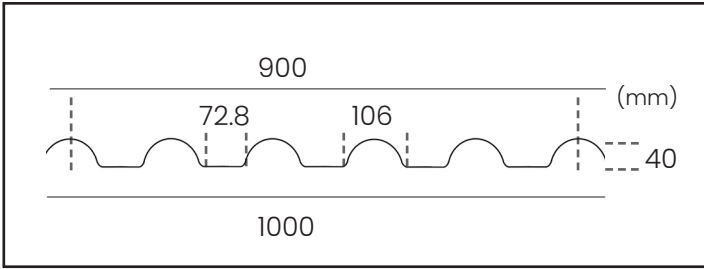

<b>Net Width (mm)</b> 1000	<b>Effective Width (mm)</b> 900
<b>Pitch N/O</b> 6	<b>Thickness (mm)</b> 2 - 2.25 - 2.5 - 3
<b>Height (mm)</b> 40	<b>Length (m)</b> 1-6