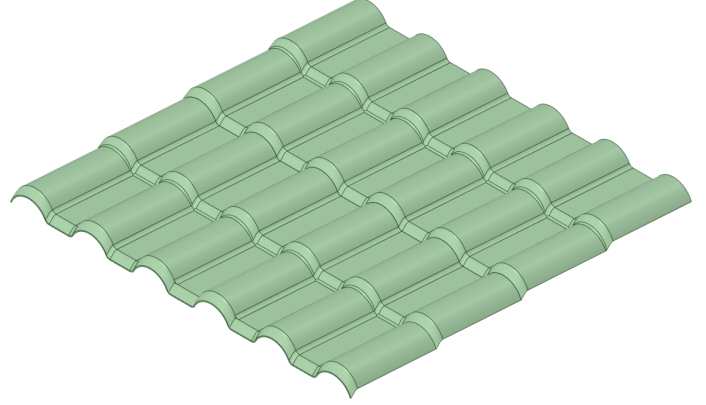

Net Width (mm) 1000	Effective Width (mm) 900
Pitch N/O 6	Thickness (mm) 2 - 2.25 - 2.5 - 3
Height (mm) 40	Length (m) 1-6

Product Features

Politile Roof Systems products are specially produced for your roofs.

Politile Çatı Sistemleri ürünleri çatılarınız için özel olarak üretilmektedir.

- PVC-ASA co-polymer product with high weatherability

Yüksek hava koşullarına dayanıklı PVC-ASA kopolimer ürünü

- High load and impact strength

Yüksek yük ve darbe dayanımı

- Excellent performance in hot or cold insulation. Highly resistant to weather conditions

Sıcak veya soğuk izolasyonda mükemmel performans. Hava koşullarına karşı son derece dayanıklı

- Wide heat range: -40 °C to +70 °C

Geniş ısı aralığı: -40 °C ila +70 °C

- Thermal conductivity coefficient: 0.020 m² .K/W

Isı iletkenlik katsayısı: 0,020 m² .K/W

- Fire Class B-1 "Hardly flammable" (DIN4102)

Yangın Sınıfı B-1 Yanmazlık Özellikli (DIN4102)